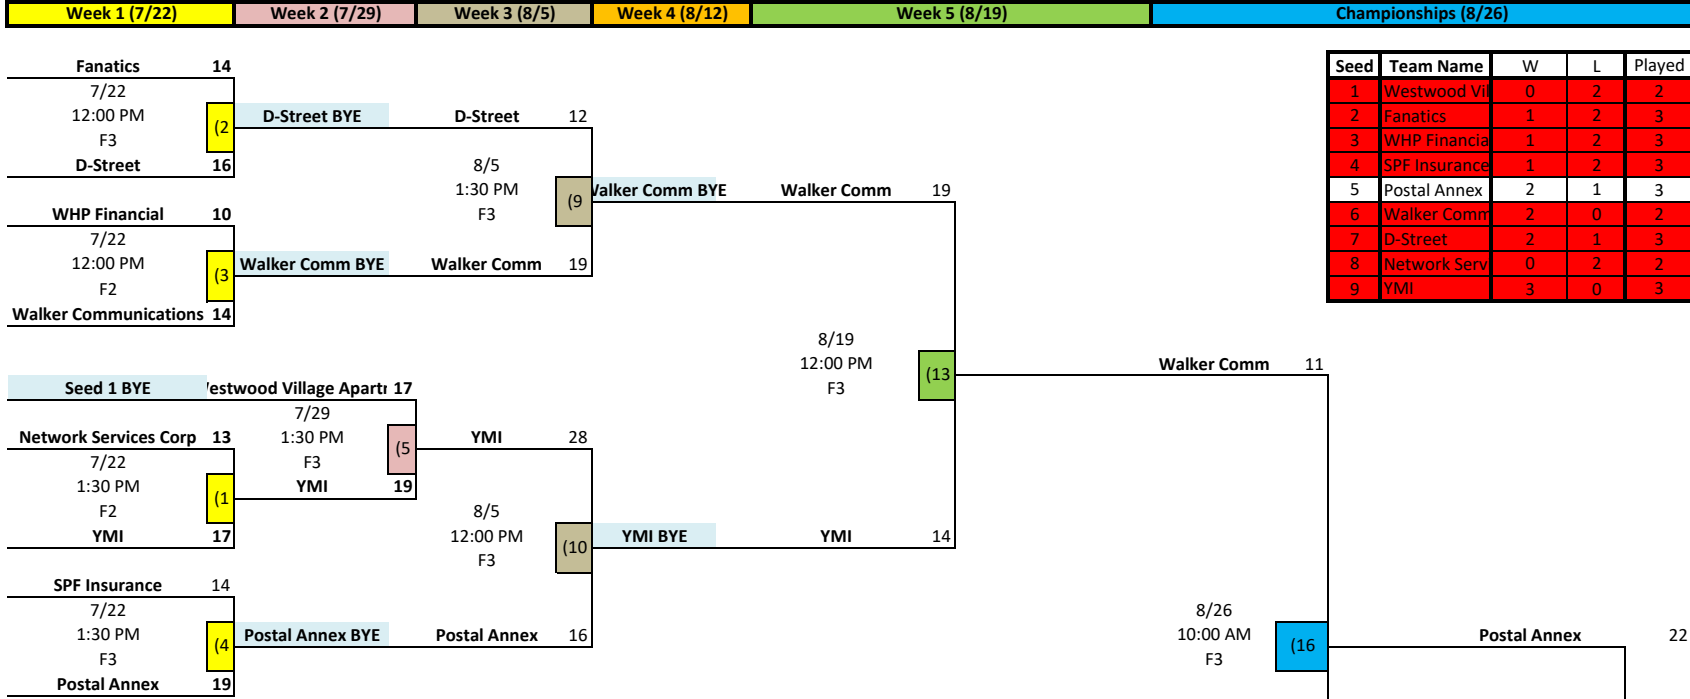

Winner's Bracket

Seed	Team Name	W	L	Played
1	Westwood Vi	0	2	2
2	Fanatics	1	2	3
3	WHP Financa	1	2	3
4	SPF Insurance	1	2	3
5	Postal Annex	2	1	3
6	Walker Comm	2	0	2
7	D-Street	2	1	3
8	Network Serv	0	2	2
9	YMI	3	0	3

Loser's Bracket