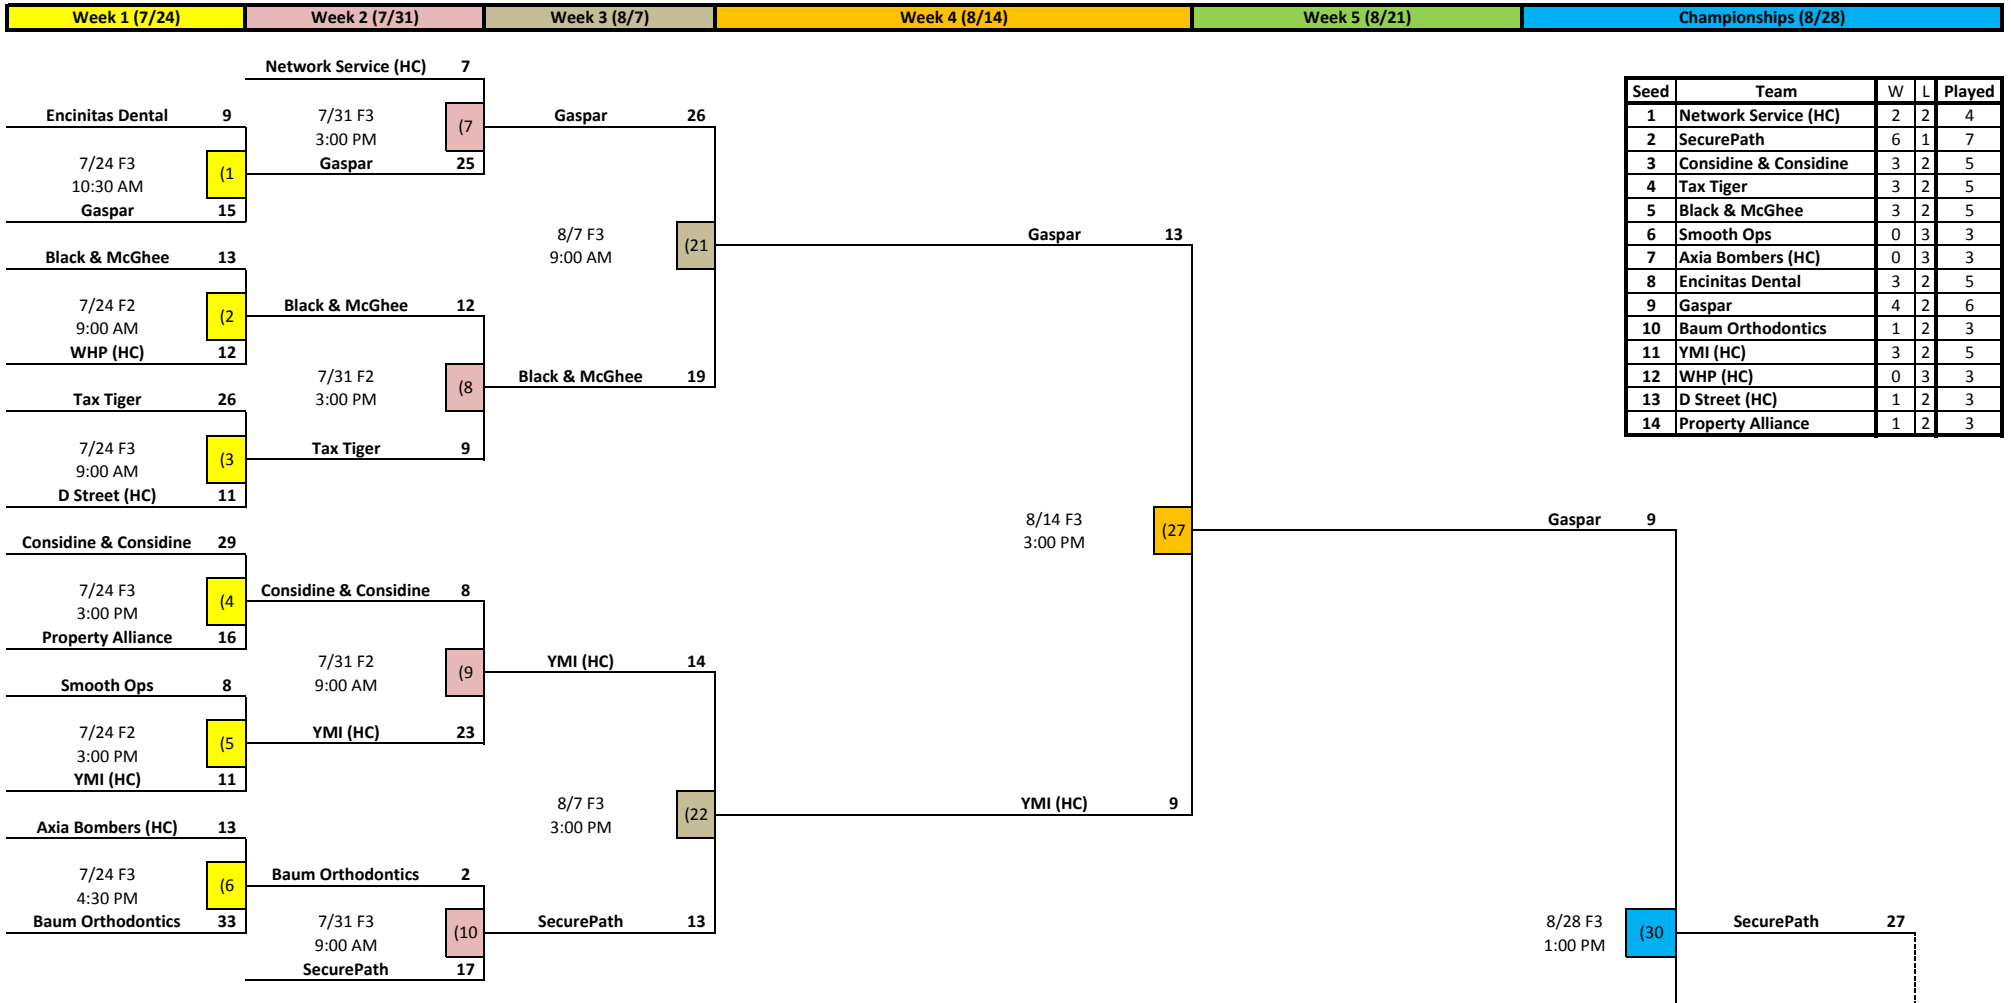

Winner's Bracket

Seed	Team	W	L	Played
1	Network Service (HC)	2	2	4
2	SecurePath	6	1	7
3	Considine & Considine	3	2	5
4	Tax Tiger	3	2	5
5	Black & McGhee	3	2	5
6	Smooth Ops	0	3	3
7	Axia Bombers (HC)	0	3	3
8	Encinitas Dental	3	2	5
9	Gaspar	4	2	6
10	Baum Orthodontics	1	2	3
11	YMI (HC)	3	2	5
12	WHP (HC)	0	3	3
13	D Street (HC)	1	2	3
14	Property Alliance	1	2	3

Loser's Bracket