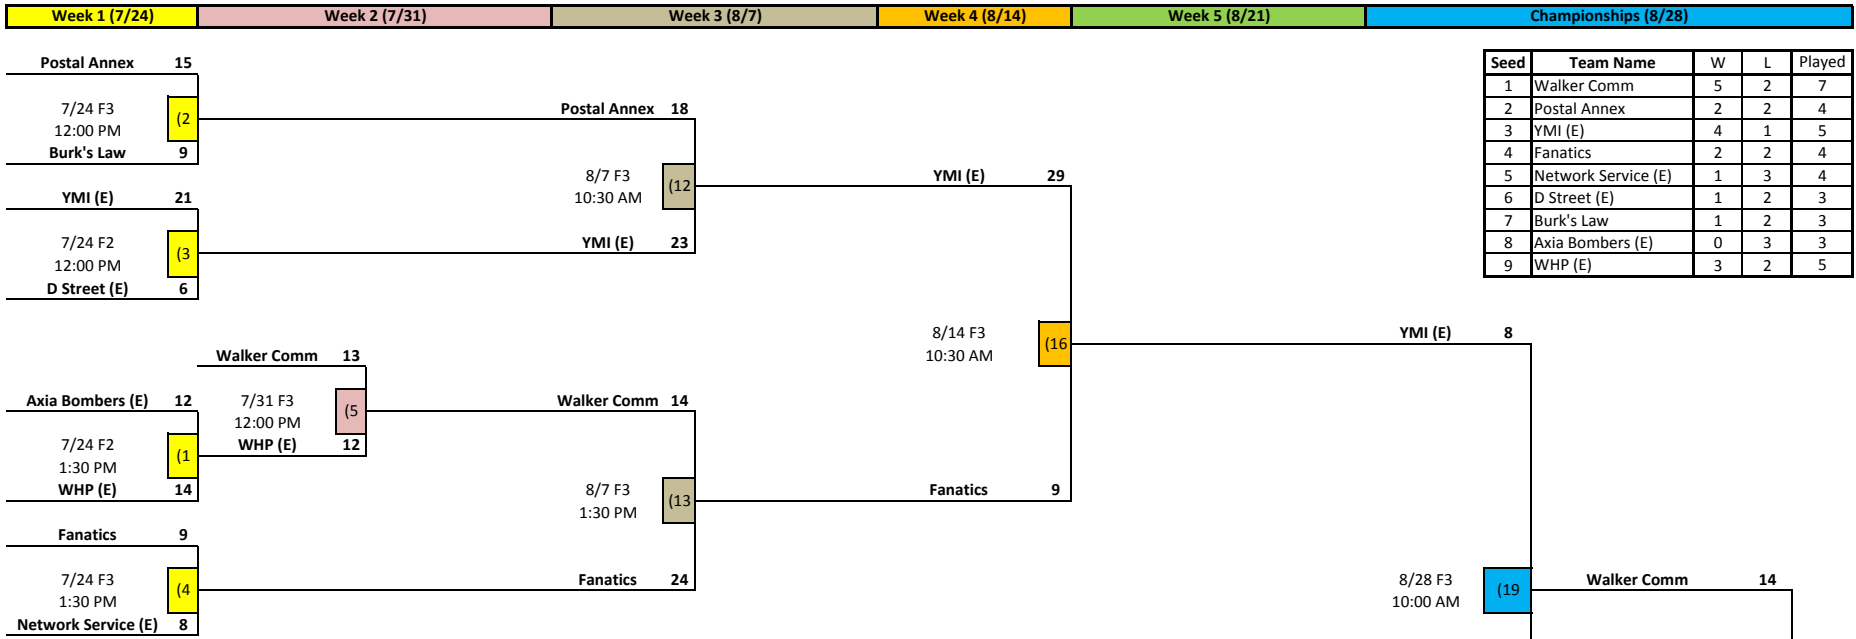

Winner's Bracket

Seed	Team Name	W	L	Played
1	Walker Comm	5	2	7
2	Postal Annex	2	2	4
3	YMI (E)	4	1	5
4	Fanatics	2	2	4
5	Network Service (E)	1	3	4
6	D Street (E)	1	2	3
7	Burk's Law	1	2	3
8	Axia Bombers (E)	0	3	3
9	WHP (E)	3	2	5

Loser's Bracket