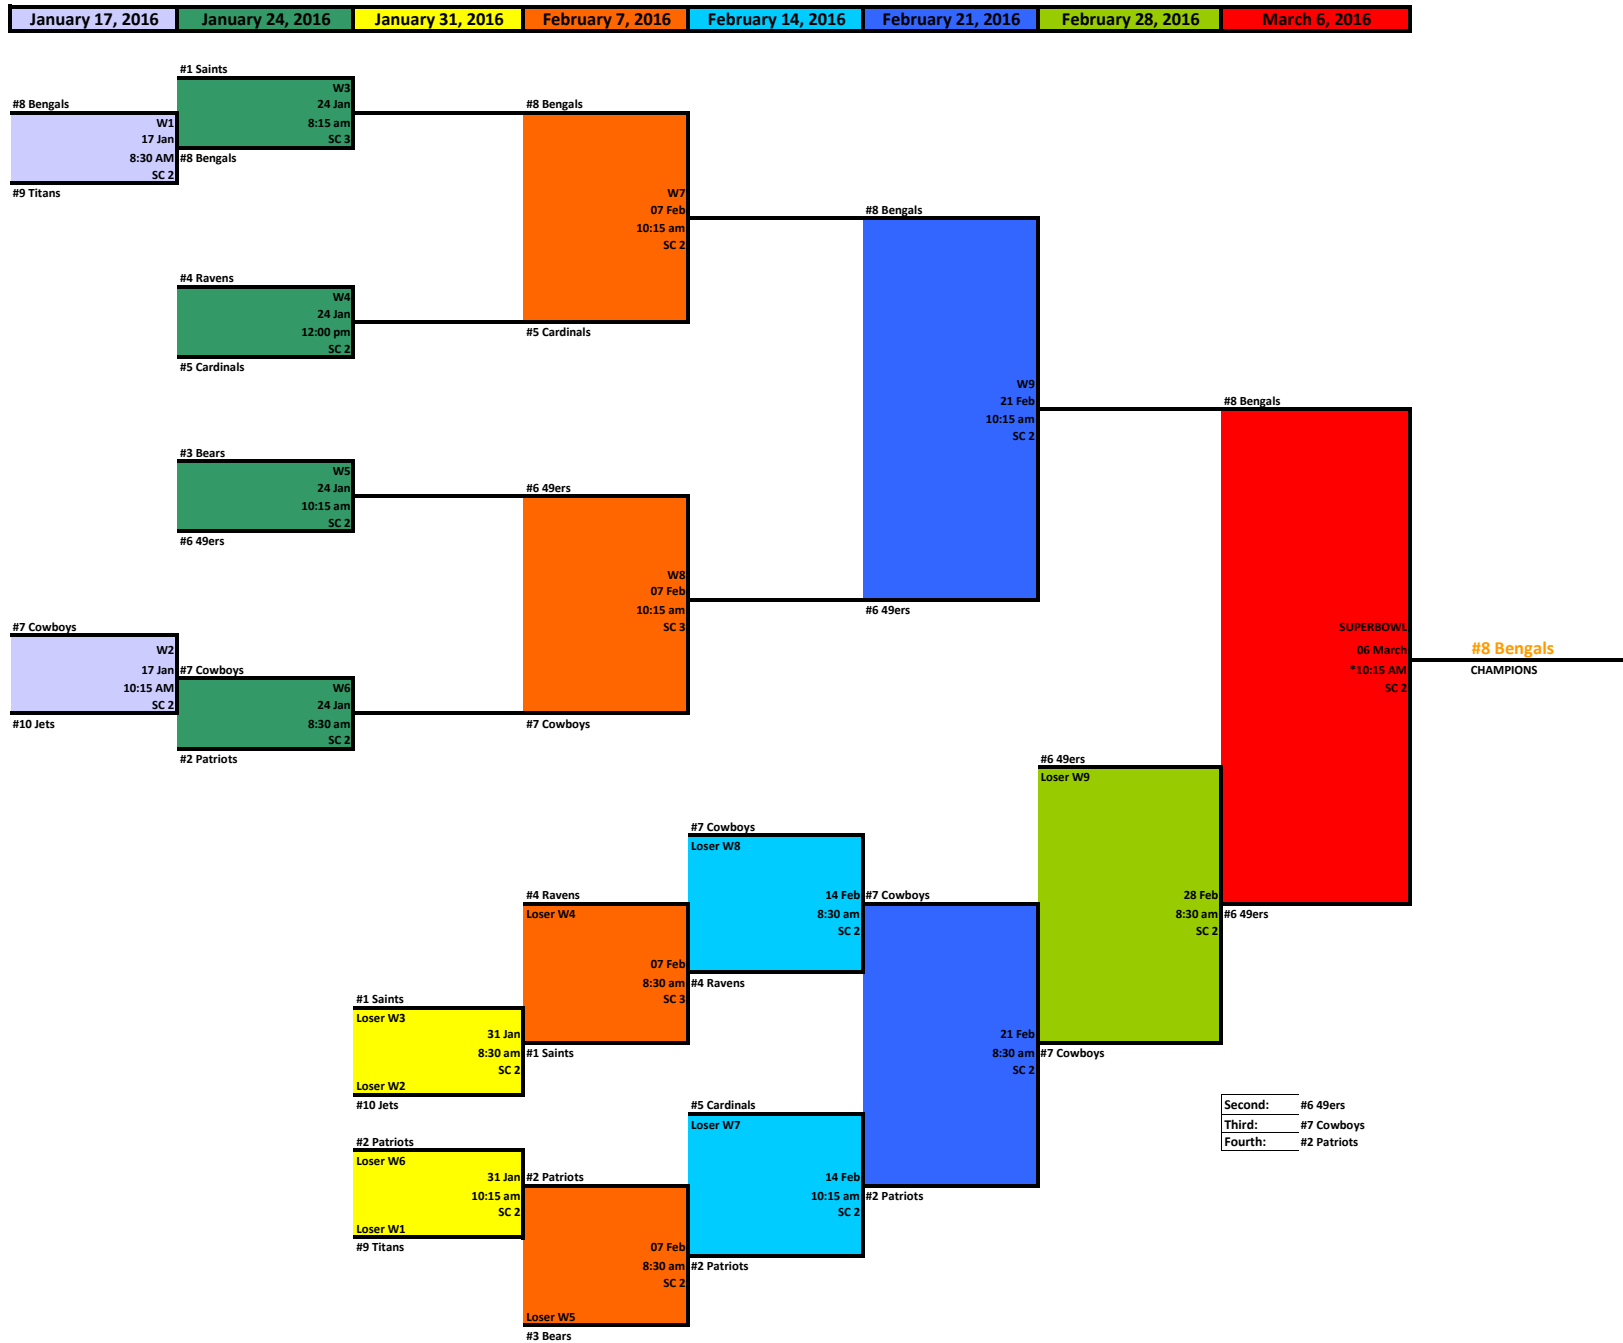

La Costa 35 Football

NOTE: All Game Durations will be 35 minutes (33 Running/2 Stop Clock) per Half.
 *Legends will have a 8:15 am Superbowl game prior to each LC35 game on this date