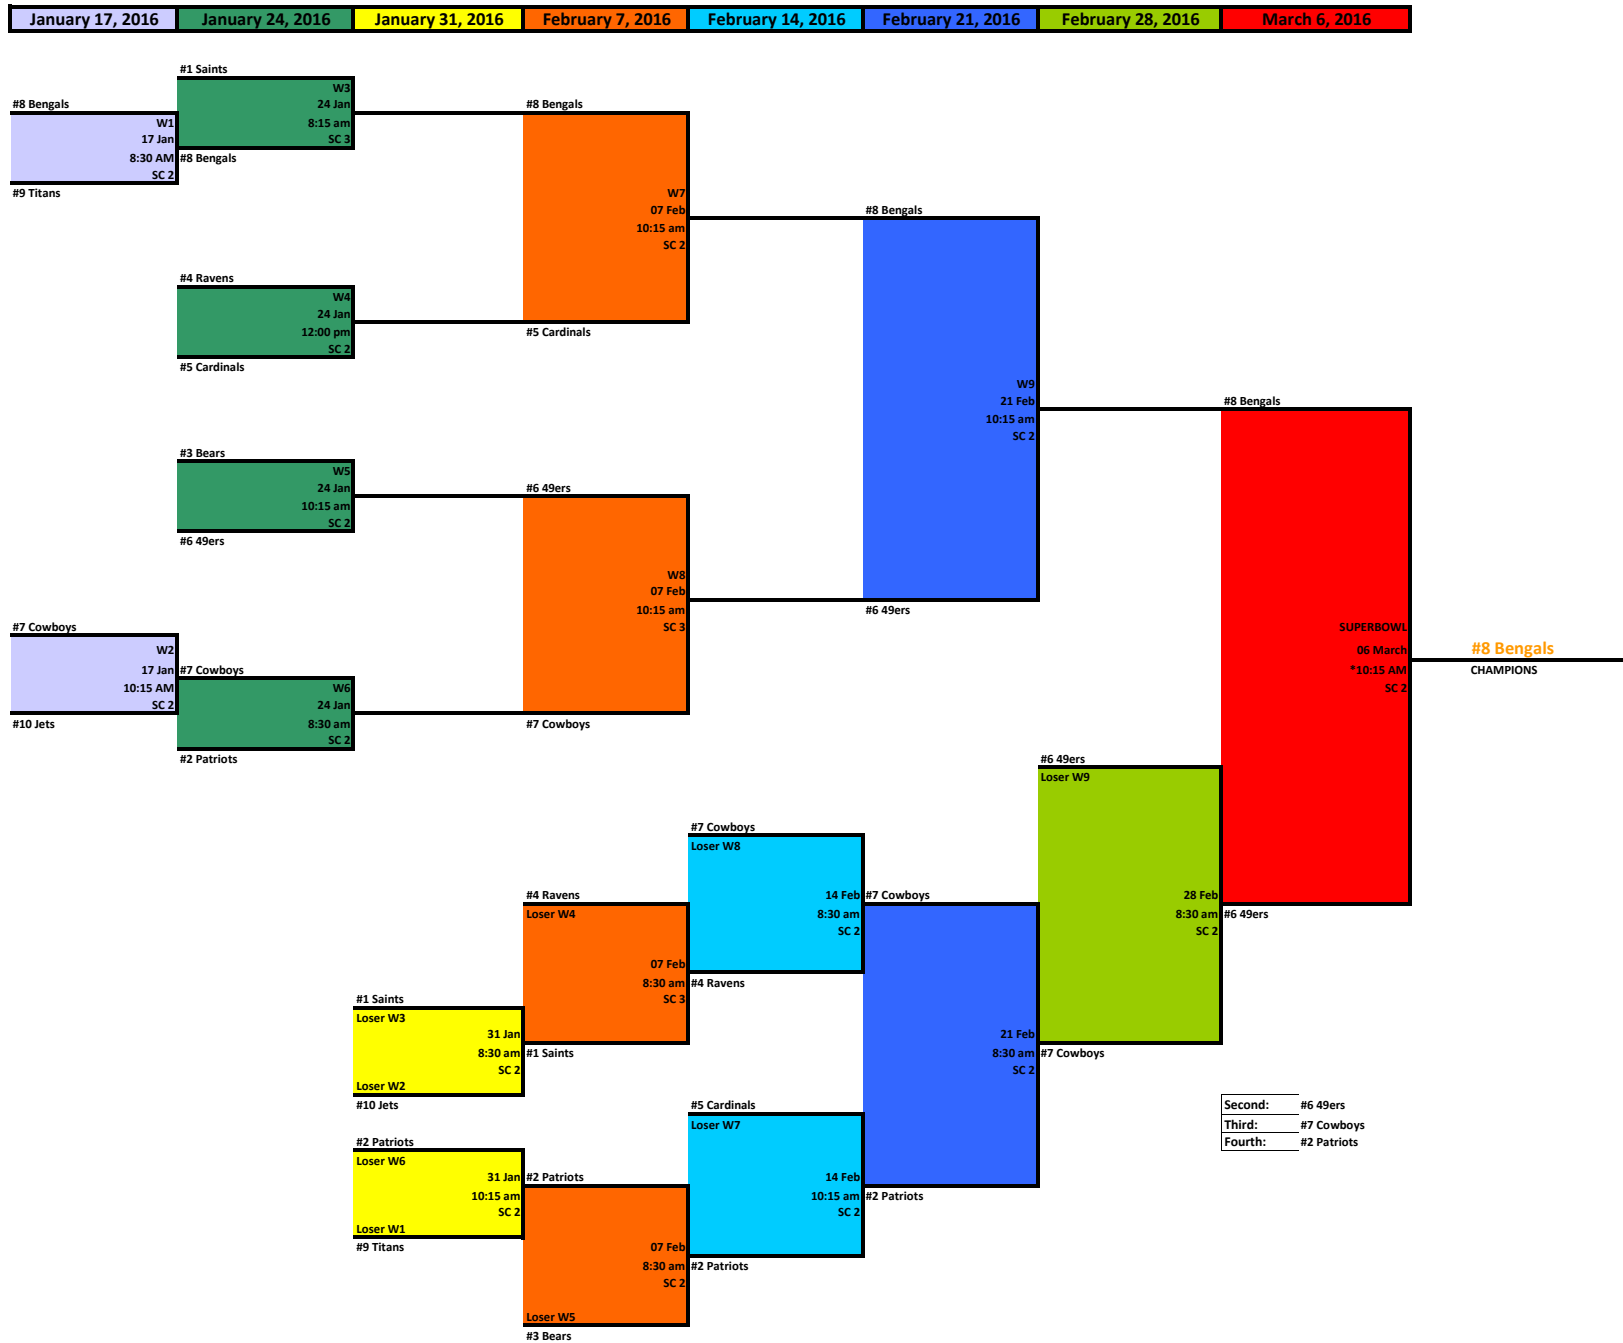

La Costa 35 Football

NOTE: All Game Durations will be 35 minutes (33 Running/2 Stop Clock) per Half.
 *Legends will have a 8:15 am Superbowl game prior to each LC35 game on this date