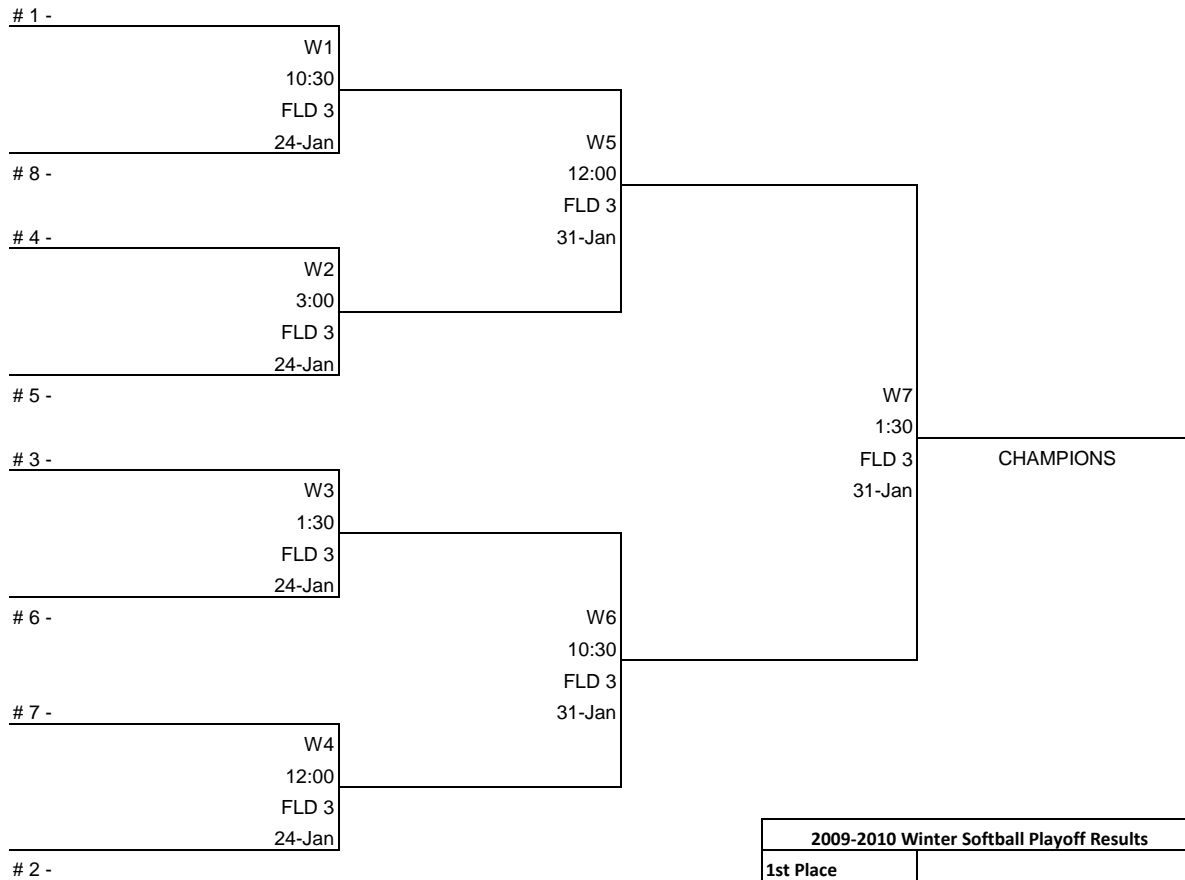

2009 - 2010 Winter Softball League Standings								
Team Rank	Team Name	Games	Win	Loss	Tie	Win %	RS	RA
1	Fanatics							
2	Rippers							
3	Sleeves							
4	Slackers							
5	Round Trippers							
6	Sumo-Nami							
7	Black Attack							
8	Hit-N-Run							

2009 - 2010 Winter Softball Playoffs

2009-2010 Winter Softball Playoff Results	
1st Place	
2nd Place	

2009 - 2010 Winter Softball League Schedule

Practice Game - Sunset 6:48 PM

20-Sep	Game Time	Field	Division	Visitor	Score	Score	Home
	11:30	3	Winter	Sumo-Nami	P	P	Slackers
	1:00	3	Winter	Hit-N-Run	P	P	Rippers
	2:30	3	Winter	Black Attack	P	P	Round Trippers
	4:00	3	Winter	Sleeves	P	P	Fanatics

Regular Season Games

Week # 1 - Sunset 6:39 PM

27-Sep	Game Time	Field	Division	Visitor	Score	Score	Home
	11:30	3	Winter	Rippers			Black Attack
	1:00	3	Winter	Sleeves			Sumo-Nami
	2:30	3	Winter	Fanatics			Hit-N-Run
	4:00	3	Winter	Slackers			Round Trippers

Week # 2

4-Oct	Game Time	Field	Division	Visitor	Score	Score	Home
	10:30	3	Winter	Round Trippers			Sleeves
	12:00	3	Winter	Black Attack			Fanatics
	1:30	3	Winter	Hit-N-Run			Slackers
	3:00	3	Winter	Sumo-Nami			Rippers